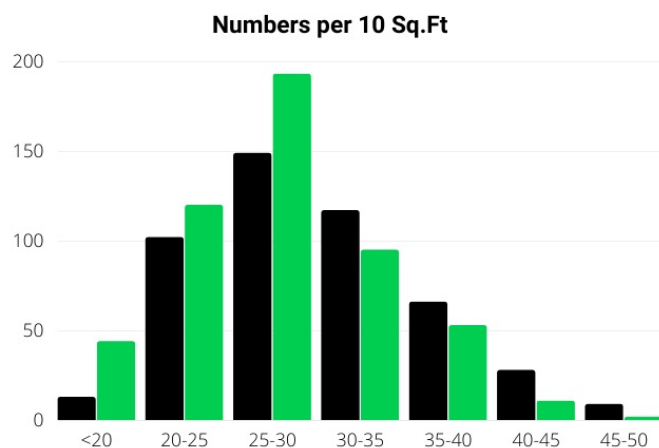

SUMMARY: This study aimed to evaluate the effect of Nutricharge on phosphorus fertilizer application and their performance on carrots. The results indicated that adding Nutricharge to phosphorus fertilizer enhanced all measurable parameters of carrot production. Phosphorus use efficiency was significantly increased when Nutricharge was added to the phosphorus fertilizer applied.

Numbers per 10 Sq.Ft

LBS PER ACRE

TOTAL	NUTRICHARGE	CONTROL	INCREASE
YIELD T/ACRE	35.85	35.27	580 LBS/ACRE
MARKETABLE	22.46	14.4	8.06 TON/ACRE
NUMBERS 10 SQ/FT	71.3	58.1	22.7% MORE

Numbers per 10 Sq.Ft

WEIGHTS PER 10 Sq.Ft