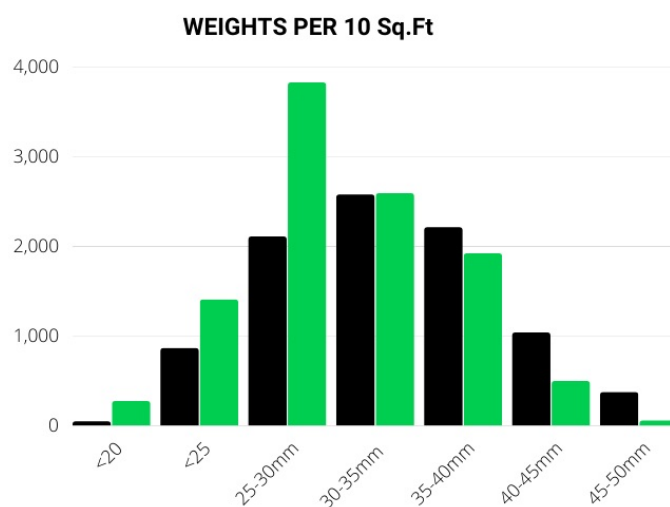

SUMMARY: This study aimed to evaluate the effect of Nutricharge on phosphorus fertilizer application and their performance on carrots. The results indicated that adding Nutricharge to phosphorus fertilizer enhanced all measurable parameters of carrot production. Phosphorus use efficiency was significantly increased when Nutricharge was added to the phosphorus fertilizer applied.

Numbers per 10 Sq.Ft

LBS PER ACRE

TOTAL	NUTRICHARGE	CONTROL	INCREASE
YIELD T/ACRE	35.85	35.27	580 LBS/ACRE
MARKETABLE	22.46	14.4	8.06 TON/ACRE
NUMBERS 10 SQ/FT	71.3	58.1	22.7% MORE

Numbers per 10 Sq.Ft

WEIGHTS PER 10 Sq.Ft

TOTAL	NUTRICHARGE	CONTROL	INCREASE
YIELD T/ACRE	47.06	41.03	6.03 TON/ACRE
NUMBERS 10 SQ/FT	86.2	80.5	6.7% MORE