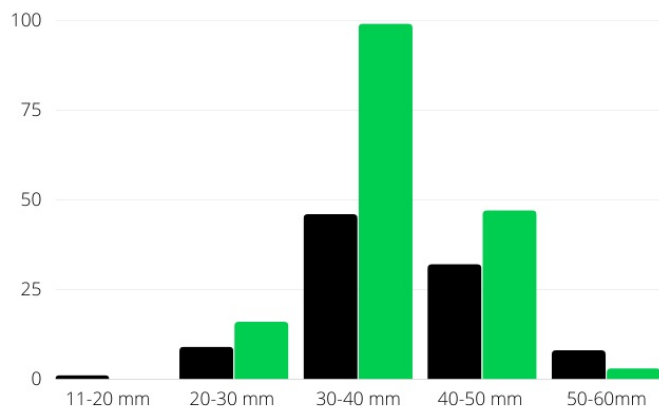

SUMMARY: This study aimed to evaluate the effect of Nutricharge on phosphorus fertilizer application and their performance on carrots. The results indicated that adding Nutricharge to phosphorus fertilizer enhanced all measurable parameters of carrot production. Phosphorus use efficiency was significantly increased when Nutricharge was added to the phosphorus fertilizer applied.

Numbers per 10 Sq.Ft

LBS PER ACRE

TOTAL	NUTRICHARGE	CONTROL	INCREASE
YIELD T/ACRE	35.85	35.27	580 LBS/ACRE
MARKETABLE	22.46	14.4	8.06 TON/ACRE
NUMBERS 10 SQ/FT	71.3	58.1	22.7% MORE

Numbers per 10 Sq.Ft

WEIGHTS PER 10 Sq.Ft