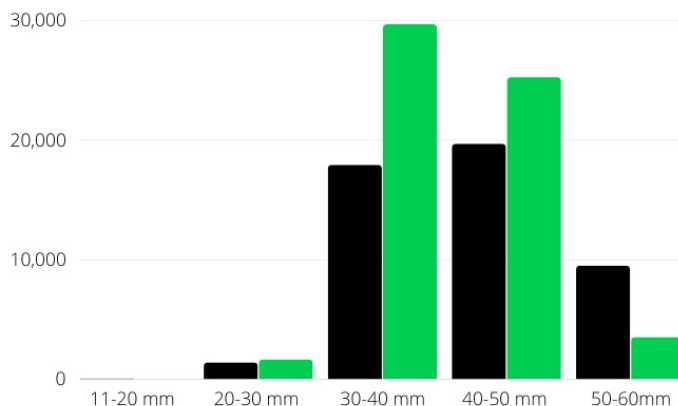

SUMMARY: This study aimed to evaluate the effect of Nutricharge on phosphorus fertilizer application and their performance on carrots. The results indicated that adding Nutricharge to phosphorus fertilizer enhanced all measurable parameters of carrot production. Phosphorus use efficiency was significantly increased when Nutricharge was added to the phosphorus fertilizer applied.

Numbers per 10 Sq.Ft

LBS PER ACRE

TOTAL	NUTRICHARGE	CONTROL	INCREASE
YIELD T/ACRE	35.85	35.27	580 LBS/ACRE
MARKETABLE	22.46	14.4	8.06 TON/ACRE
NUMBERS 10 SQ/FT	71.3	58.1	22.7% MORE

Numbers per 10 Sq.Ft

WEIGHTS PER 10 Sq.Ft